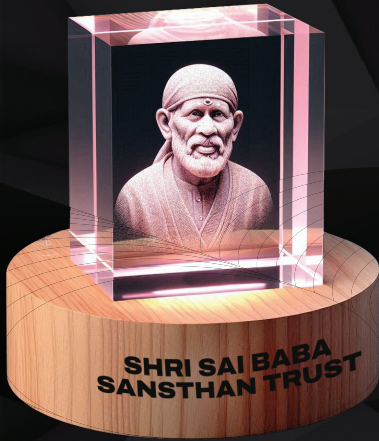

CUSTOMIZABLE ENGRAVING
For faces, names, dates, logos,
special messages and more