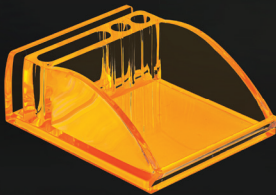

VIBRANT
COLOURS

CUSTOMISED
BRANDING

COMPACT &
CONVENIENT

CUSTOMIZABLE IN ANY COLOUR