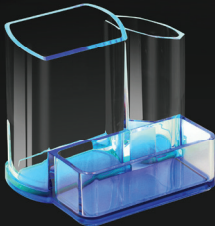

**HOME &
CRAFT ROOM**

Multi Stationery Holder

Model no.A-20

MINIMALIST
STYLE

CUSTOMISED
BRANDING

COMPACT &
CONVENIENT

CUSTOMIZABLE IN ANY COLOUR

IDEAL USE FOR