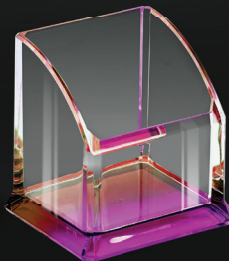

Acrylic Visiting Card Holder

Model no.A-24

MINIMALIST
STYLE

CUSTOMISED
BRANDING

COMPACT &
CONVENIENT

CUSTOMIZABLE IN ANY COLOUR

IDEAL USE FOR

CLINIC &
OFFICE DESK