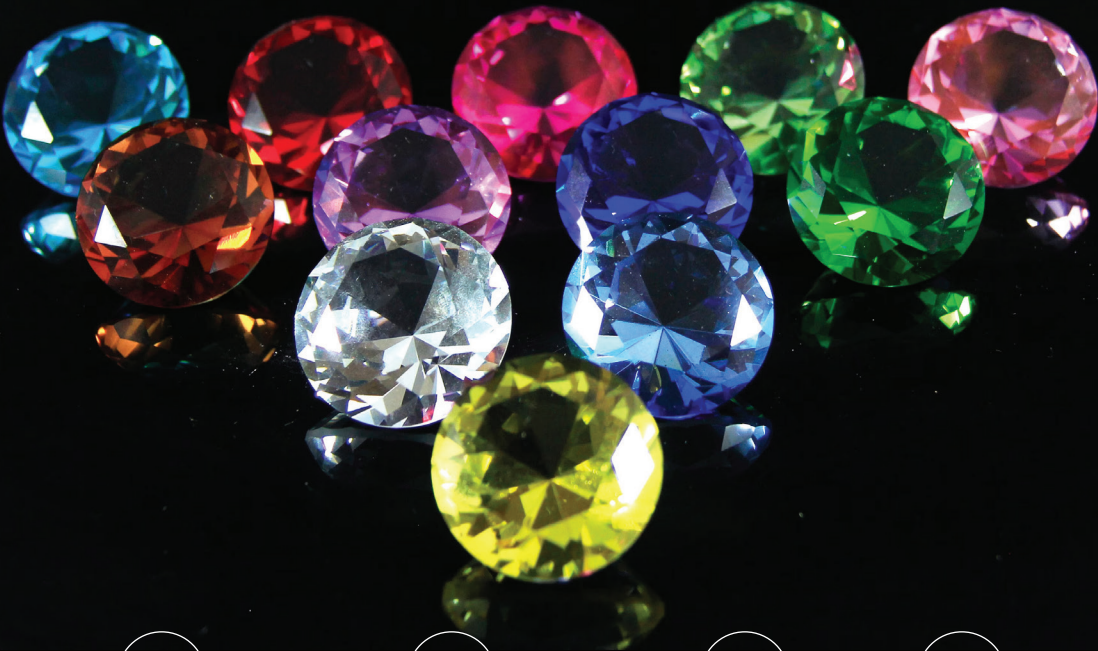

2
Dome Shaped with Ring
DIA : 9.2 CM
HEIGHT : 4 CM
Model no.A-16

3
Dome Shaped
DIA : 8 CM
HEIGHT : 3.5 CM
Model no.A-15

4
Rectangular Shaped
HEIGHT : 2 CM
WIDTH : 5 CM
LENGTH : 8 CM
Model no.A-18

Colourful Crystal Diamond Paperweight