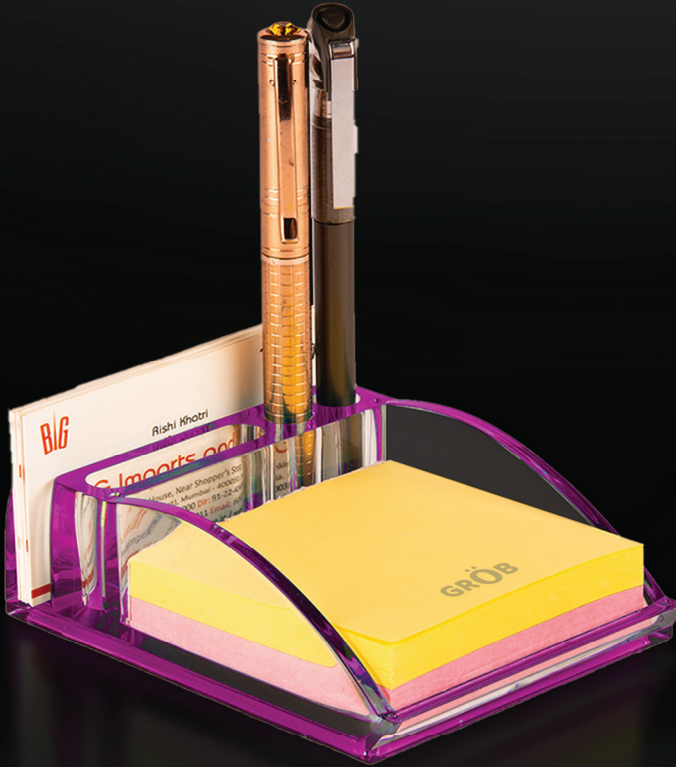

FRONT DESK
& ART STUDIO

WORKSHOP &
CLASSROOM

HOME &
CRAFT ROOM

Acrylic Slip & Stationery Holder

Model no.A-26

VIBRANT
COLOURS

CUSTOMISED
BRANDING

COMPACT &
CONVENIENT