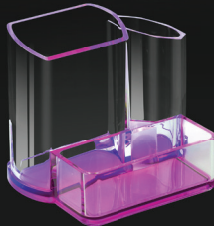

**HOME &
CRAFT ROOM**

Multi Stationery Holder

Model no.A-20

MINIMALIST
STYLE

CUSTOMISED
BRANDING

COMPACT &
CONVENIENT

CUSTOMIZABLE IN ANY COLOUR

IDEAL USE FOR