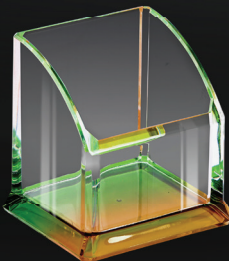

Acrylic Visiting Card Holder

Model no.A-24

MINIMALIST
STYLE

CUSTOMISED
BRANDING

COMPACT &
CONVENIENT

CUSTOMIZABLE IN ANY COLOUR

IDEAL USE FOR

CLINIC &
OFFICE DESK