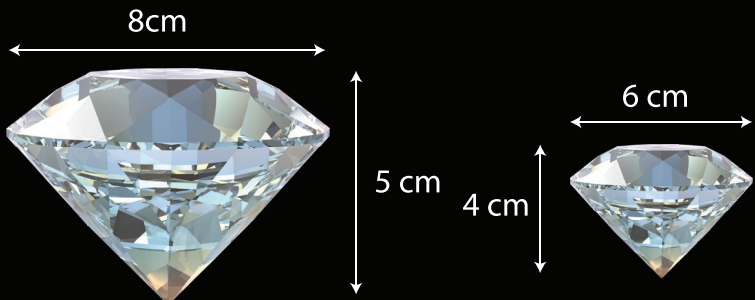

AVAILABLE IN
2 SIZES WITH
COLOUR
OPTIONS

Model no.A-13

Model no.A-14