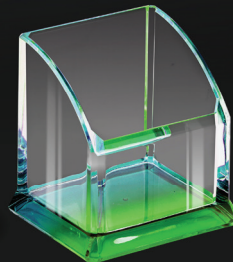

Acrylic Visiting Card Holder

Model no.A-24

MINIMALIST
STYLE

CUSTOMISED
BRANDING

COMPACT &
CONVENIENT

CUSTOMIZABLE IN ANY COLOUR

IDEAL USE FOR

CLINIC &
OFFICE DESK